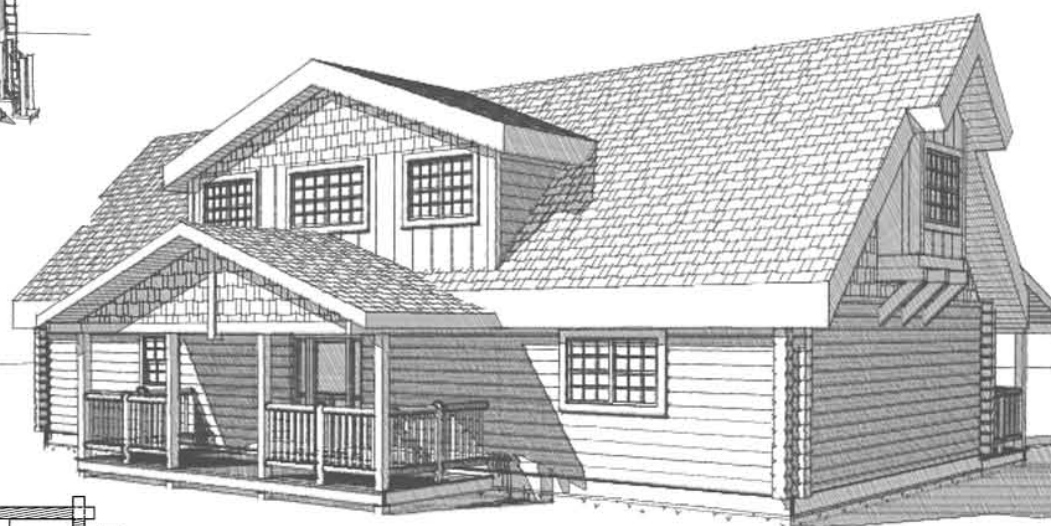

CHEYENNE

SQUARE FOOTAGE	
HEATED AREAS:	
FIRST FLOOR.....	1536
SECOND FLOOR.....	972
HEATED TOTAL.....	2508
UNHEATED AREAS:	
DECK/PORCH AREA.....	710
CRAWL SPACE.....	1536