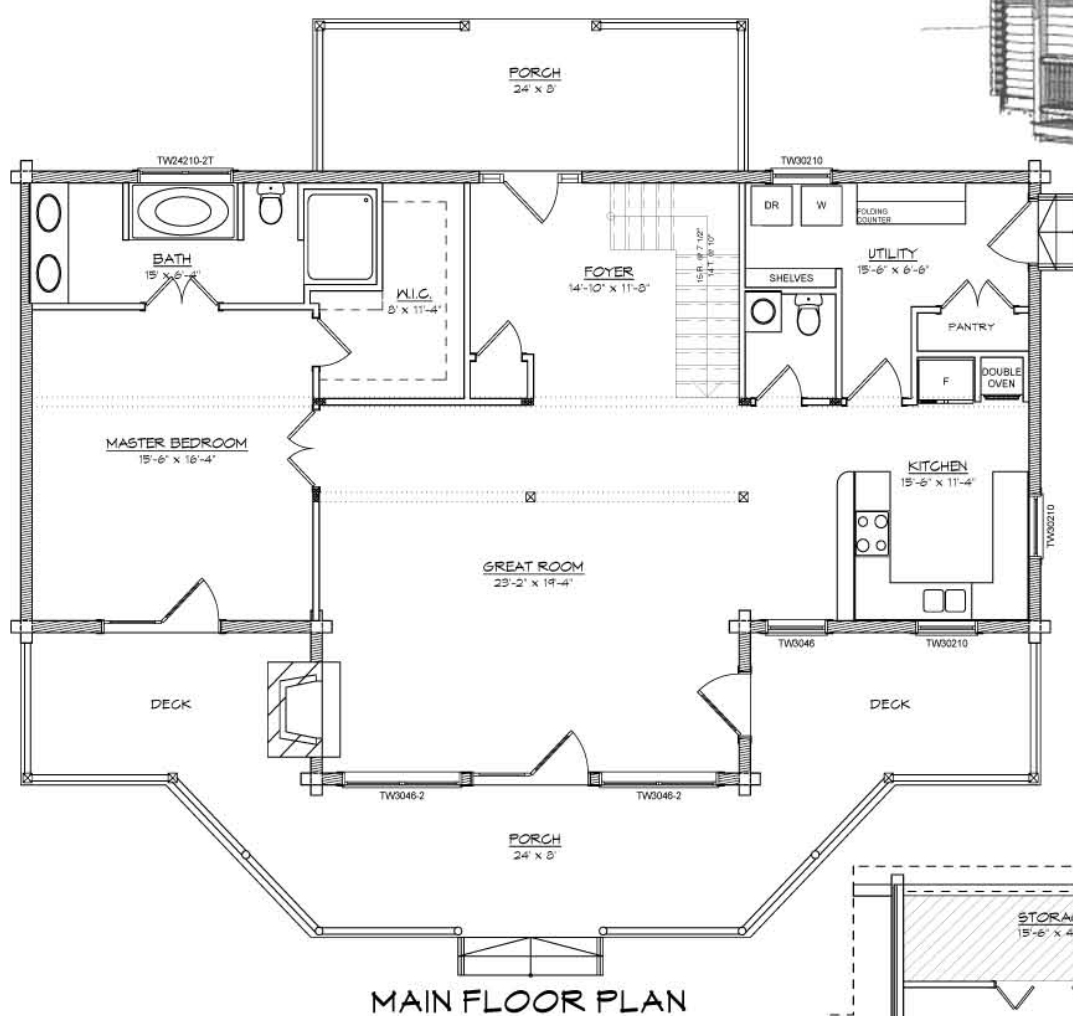

CHEYENNE

SQUARE FOOTAGE	
HEATED AREAS:	
FIRST FLOOR.....	1536
SECOND FLOOR.....	972
HEATED TOTAL.....	2508
UNHEATED AREAS:	
DECK/PORCH AREA.....	710
CRAWL SPACE.....	1536