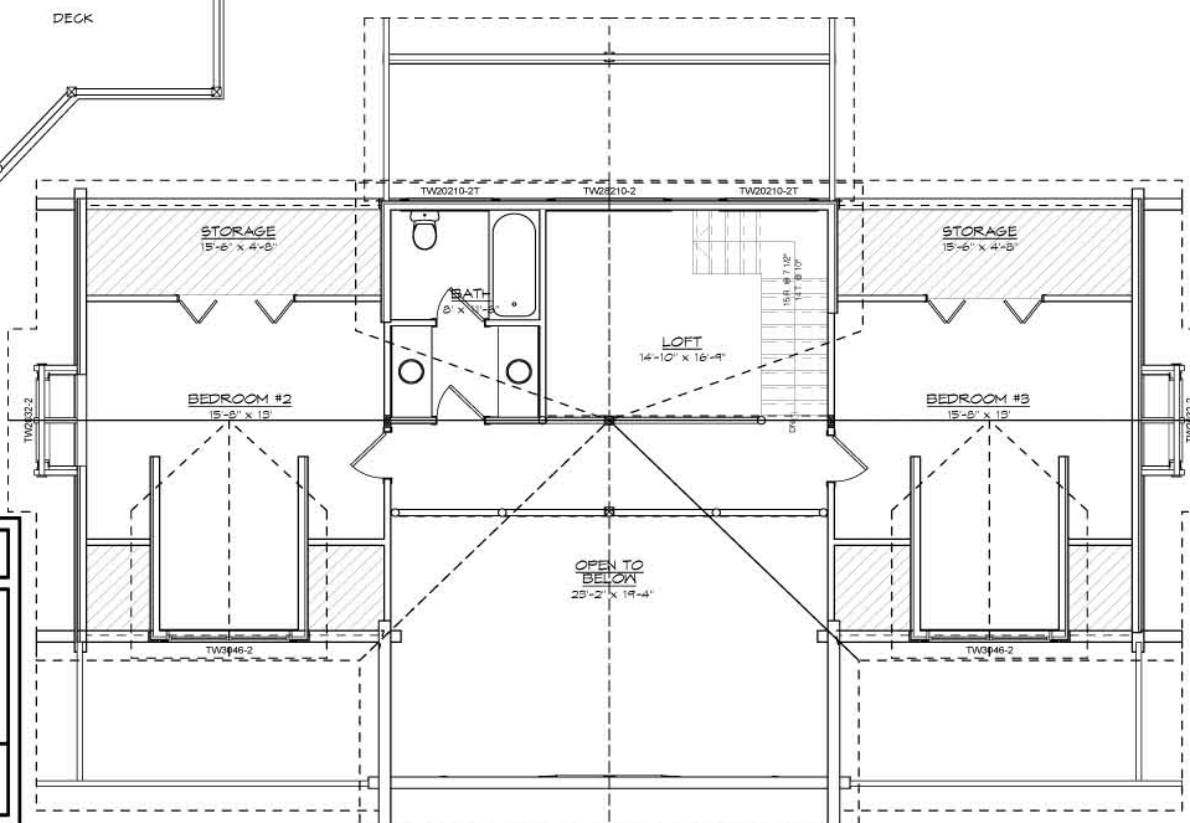

CHEYENNE

SQUARE FOOTAGE	
HEATED AREAS:	
FIRST FLOOR.....	1536
SECOND FLOOR.....	972
HEATED TOTAL.....	2508
UNHEATED AREAS:	
DECK/PORCH AREA.....	710
CRAWL SPACE.....	1536