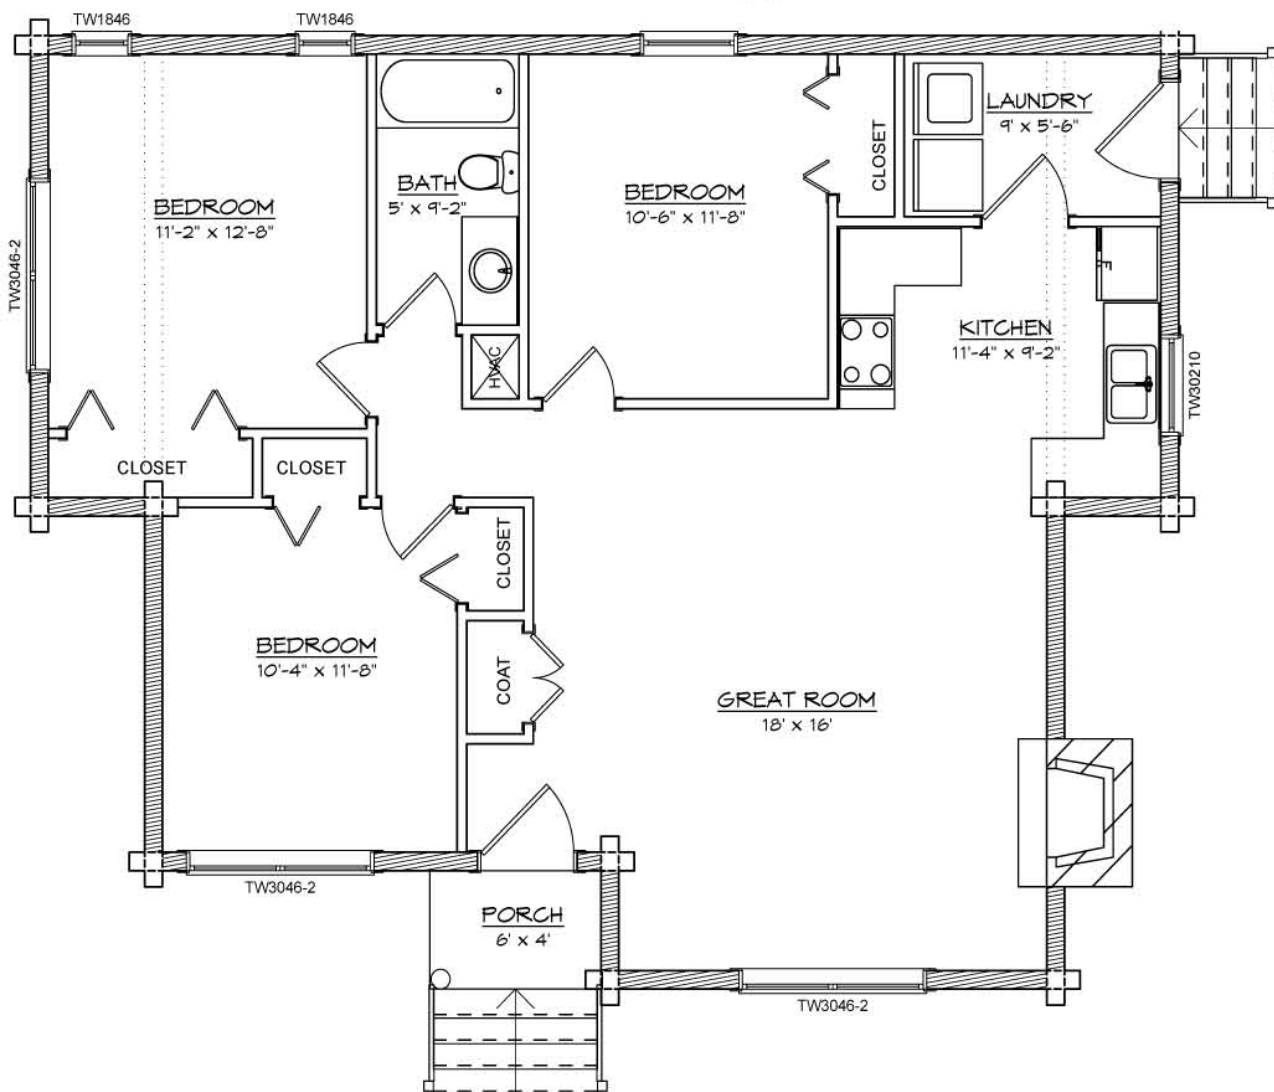

CARR'S CREEK

SQUARE FOOTAGE	
HEATED AREAS:	
FIRST FLOOR.....	1088
HEATED TOTAL.....	1088
UNHEATED AREAS:	
DECK/PORCH AREA.....	24

MAIN FLOOR PLAN