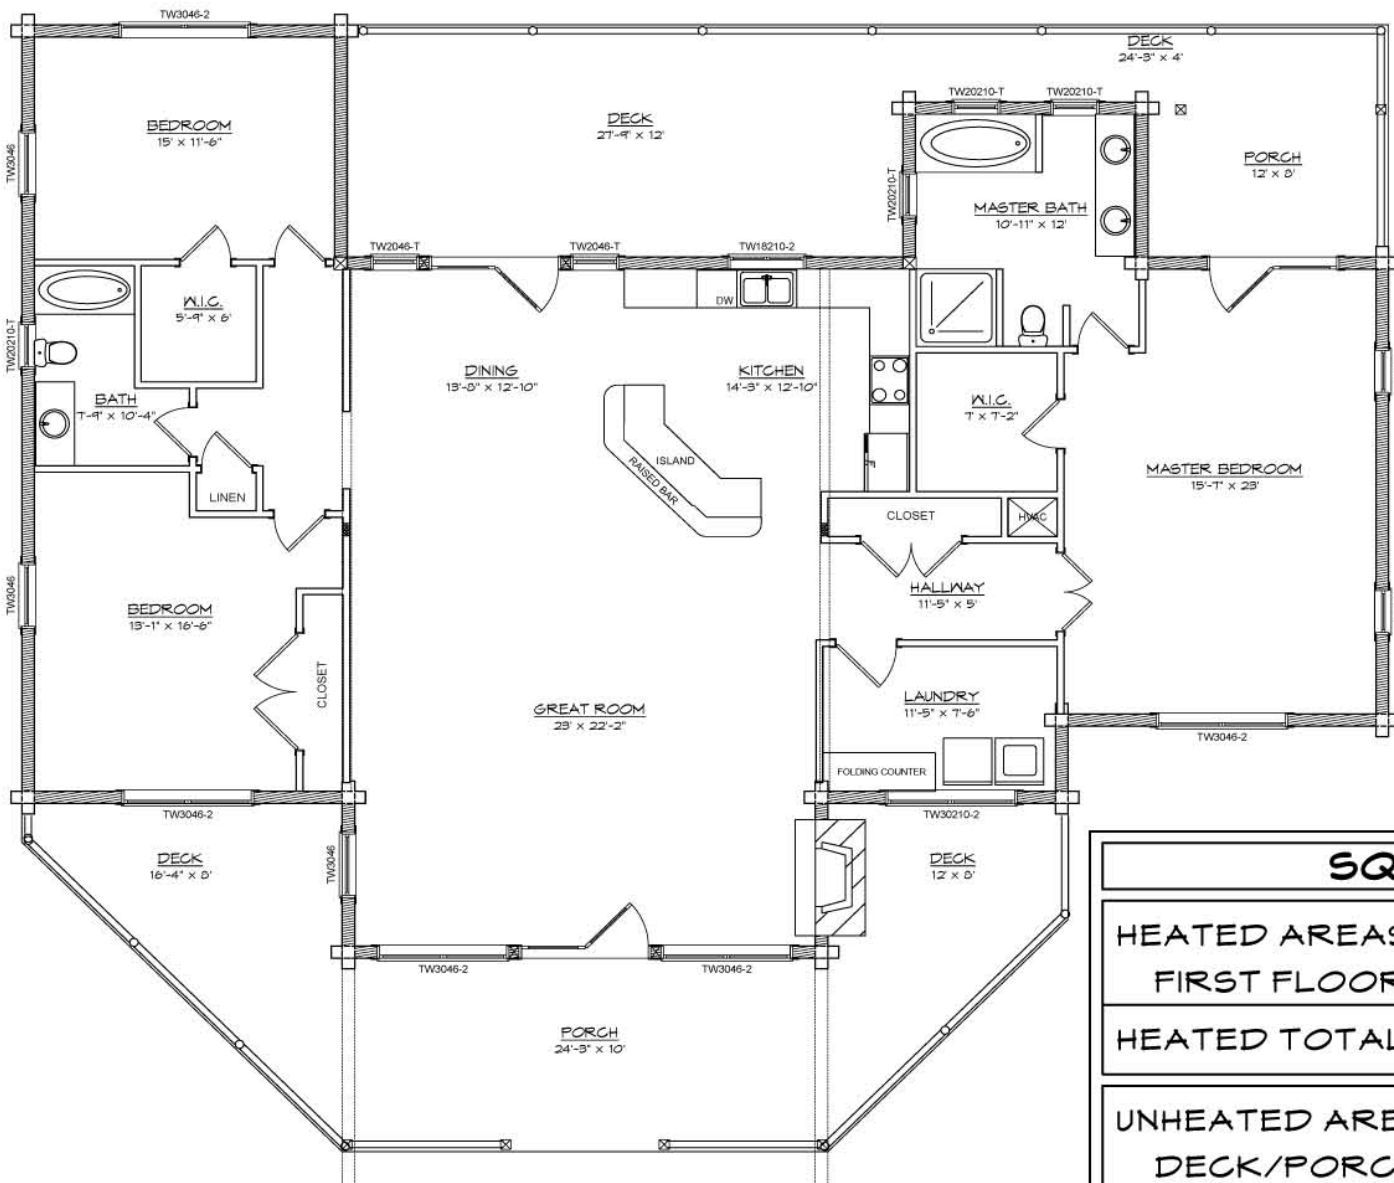

CHEROKEE

MAIN FLOOR PLAN

SQUARE FOOTAGE	
HEATED AREAS:	
FIRST FLOOR.....	2320
HEATED TOTAL.....	2320
UNHEATED AREAS:	
DECK/PORCH AREA.....	1072