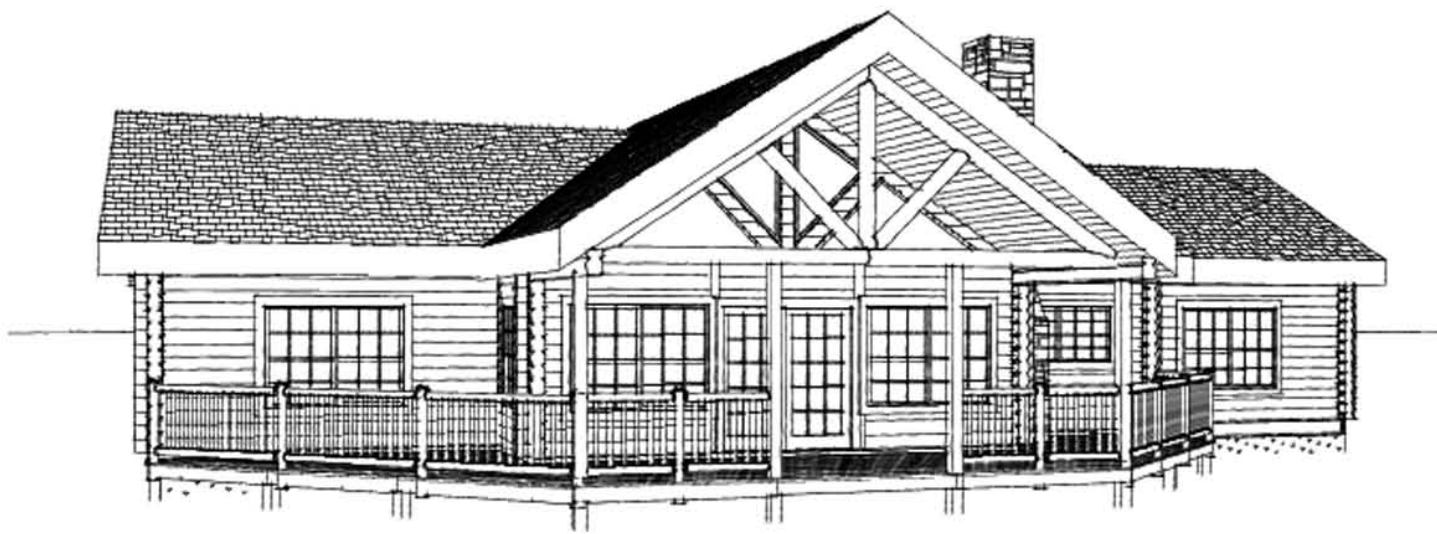

CHEROKEE

MAIN FLOOR PLAN

SQUARE FOOTAGE	
HEATED AREAS:	
FIRST FLOOR.....	2320
HEATED TOTAL.....	2320
UNHEATED AREAS:	
DECK/PORCH AREA.....	1072