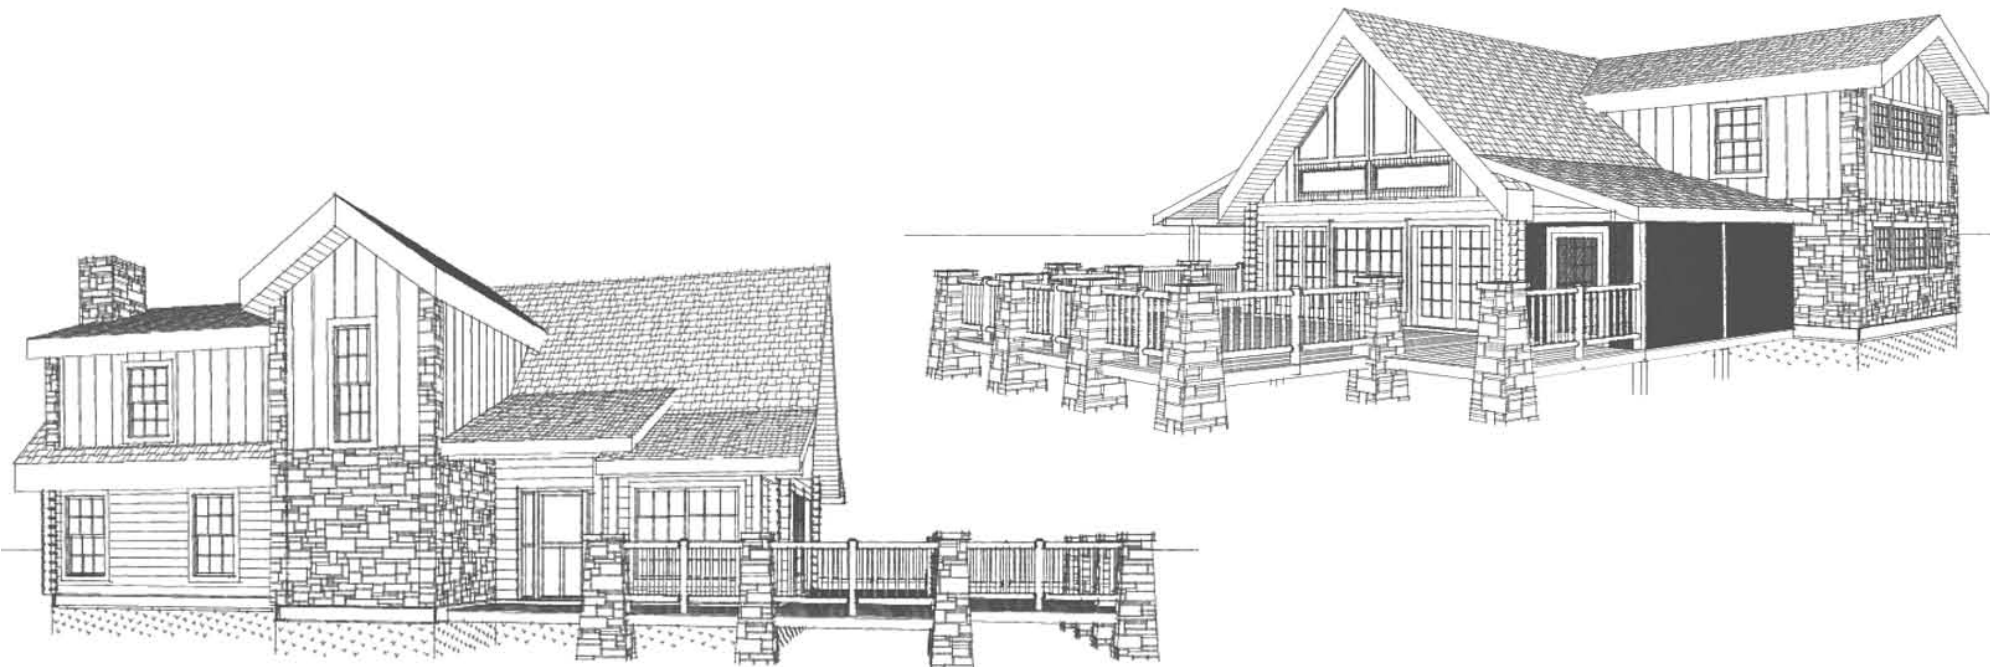

THE "CITICO"

MAIN FLOOR PLAN

SECOND FLOOR PLAN

SQUARE FOOTAGE	
HEATED AREAS:	
FIRST FLOOR.....	1540
SECOND FLOOR.....	968
HEATED TOTAL.....	2508
UNHEATED AREAS:	
DECK/PORCH AREA.....	919