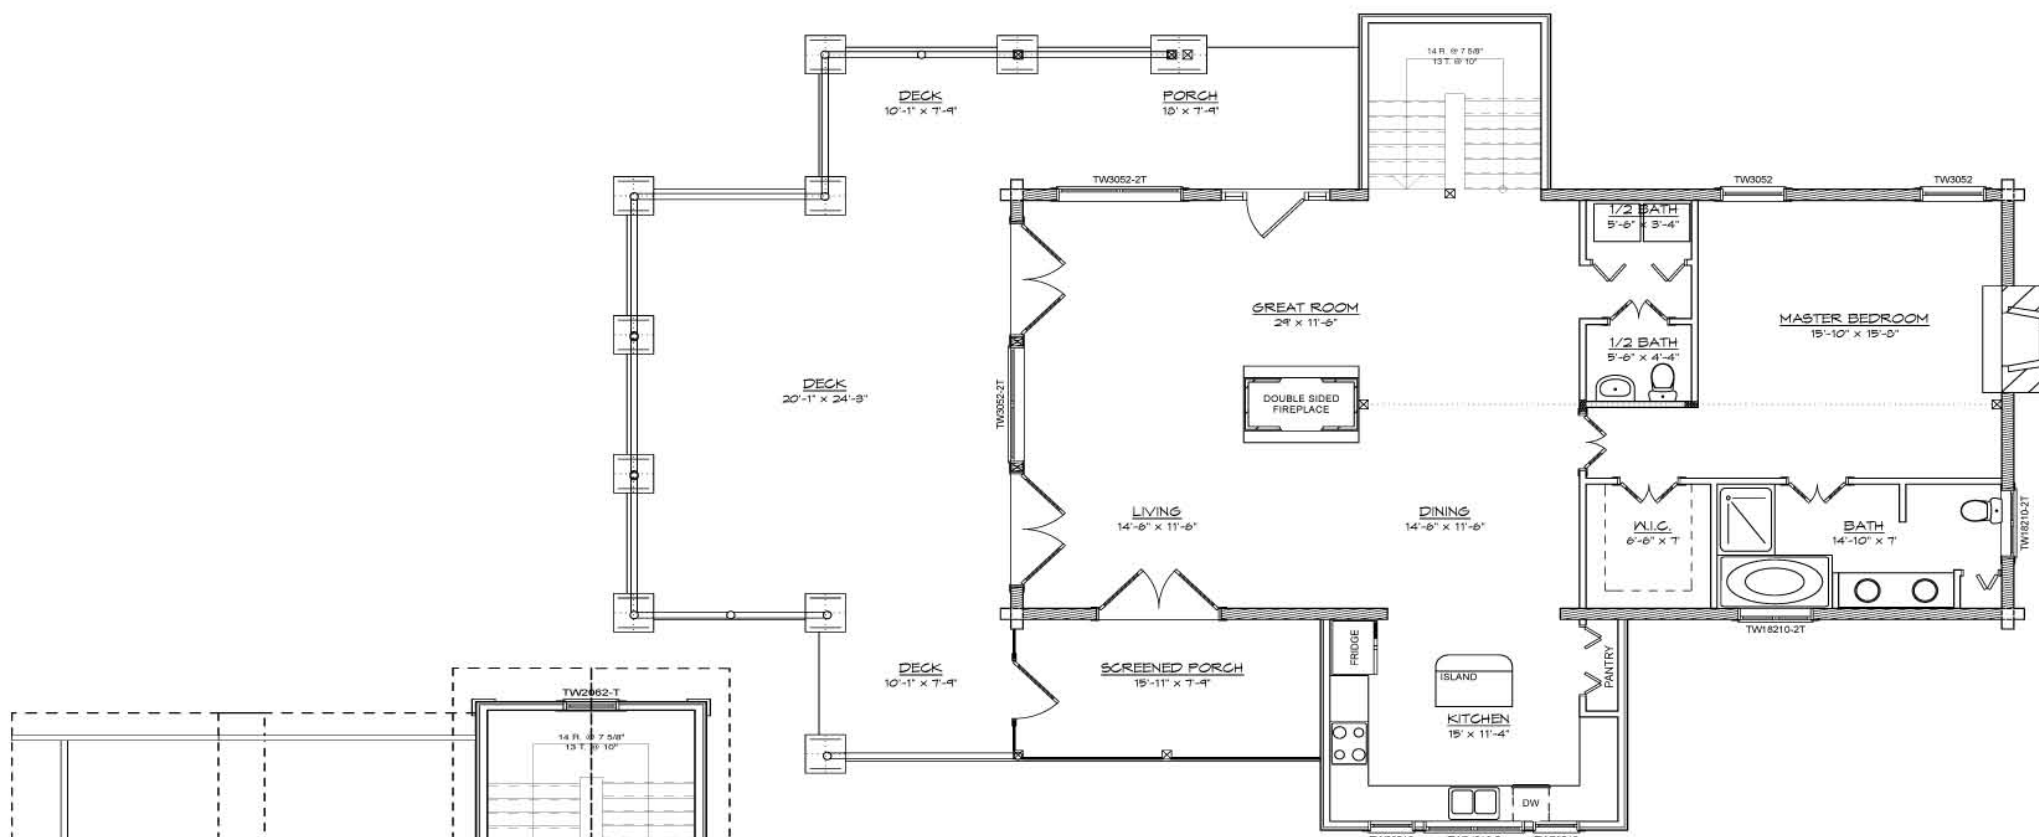

THE "CITICO"

MAIN FLOOR PLAN

SECOND FLOOR PLAN

SQUARE FOOTAGE	
HEATED AREAS:	
FIRST FLOOR.....	1540
SECOND FLOOR.....	968
HEATED TOTAL.....	2508
UNHEATED AREAS:	
DECK/PORCH AREA.....	919