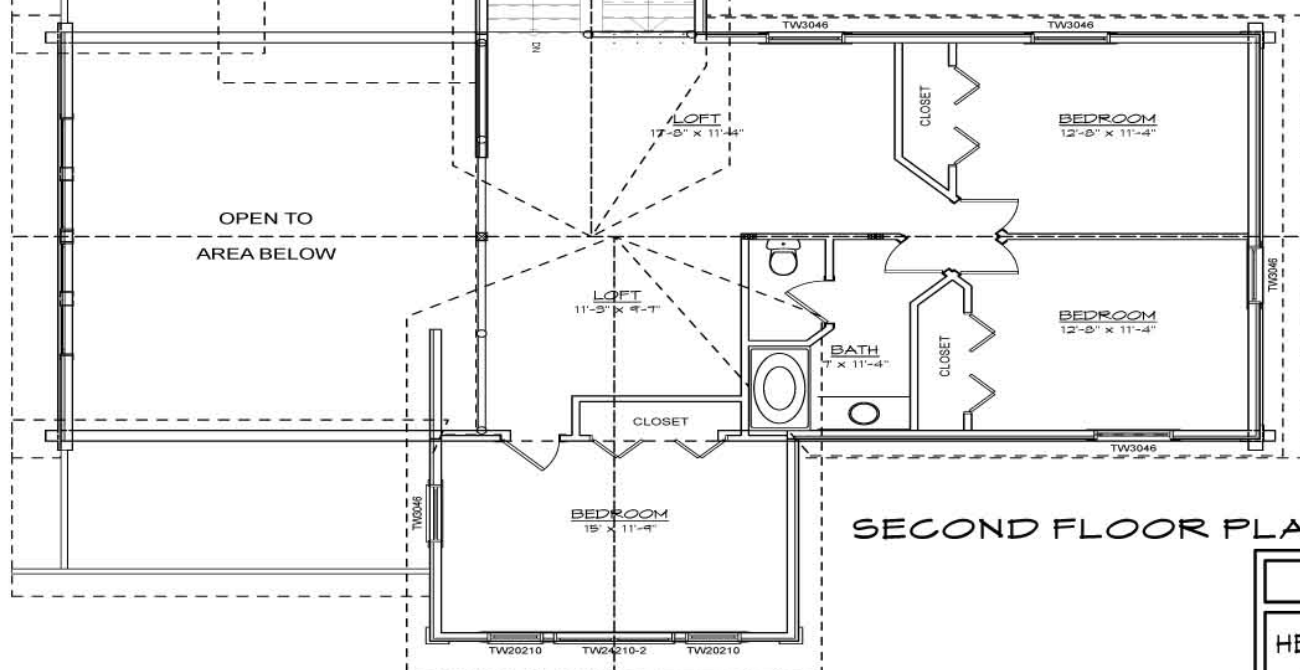

THE "CITICO"

MAIN FLOOR PLAN

SECOND FLOOR PLAN

SQUARE FOOTAGE	
HEATED AREAS:	
FIRST FLOOR.....	1540
SECOND FLOOR.....	968
HEATED TOTAL.....	2508
UNHEATED AREAS:	
DECK/PORCH AREA.....	919