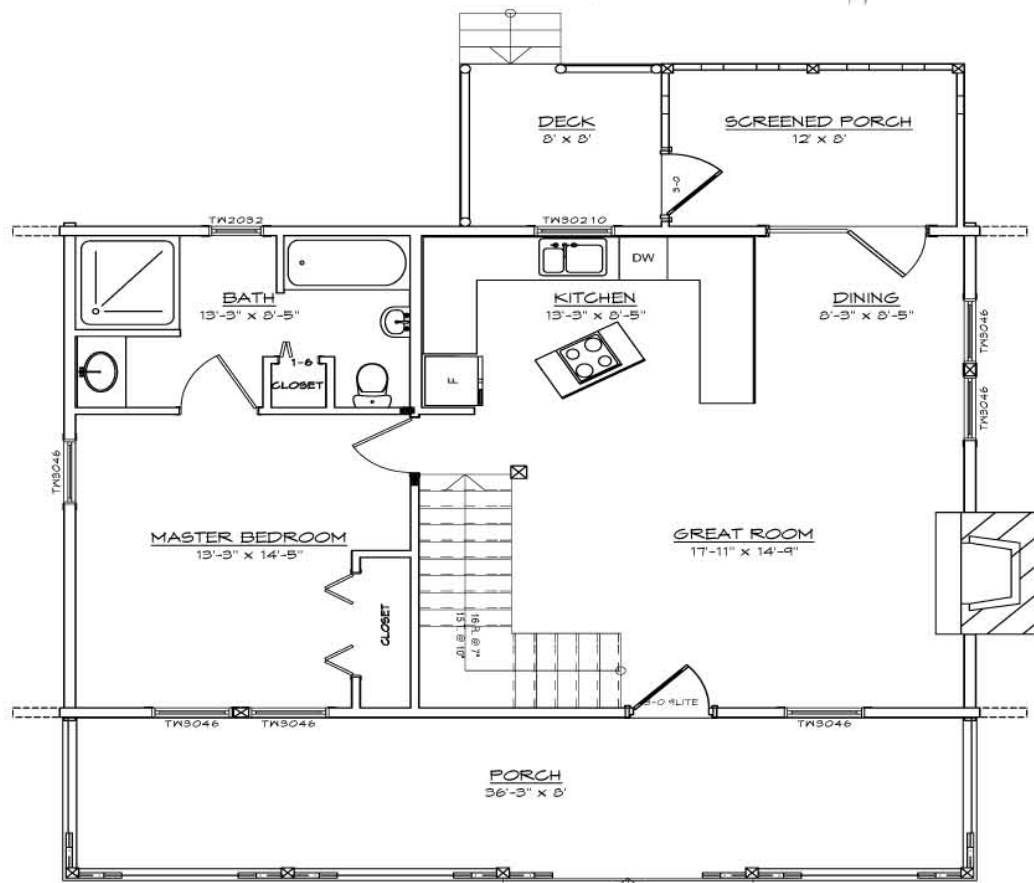

## GREENBRIAR "BLOG CABIN 2007"

**MAIN FLOOR PLAN**

**SECOND FLOOR PLAN**

SQUARE FOOTAGE	
HEATED AREAS:	
FIRST FLOOR.....	864
SECOND FLOOR.....	800
HEATED TOTAL.....	1664
UNHEATED AREAS:	
DECK/PORCH AREA.....	450