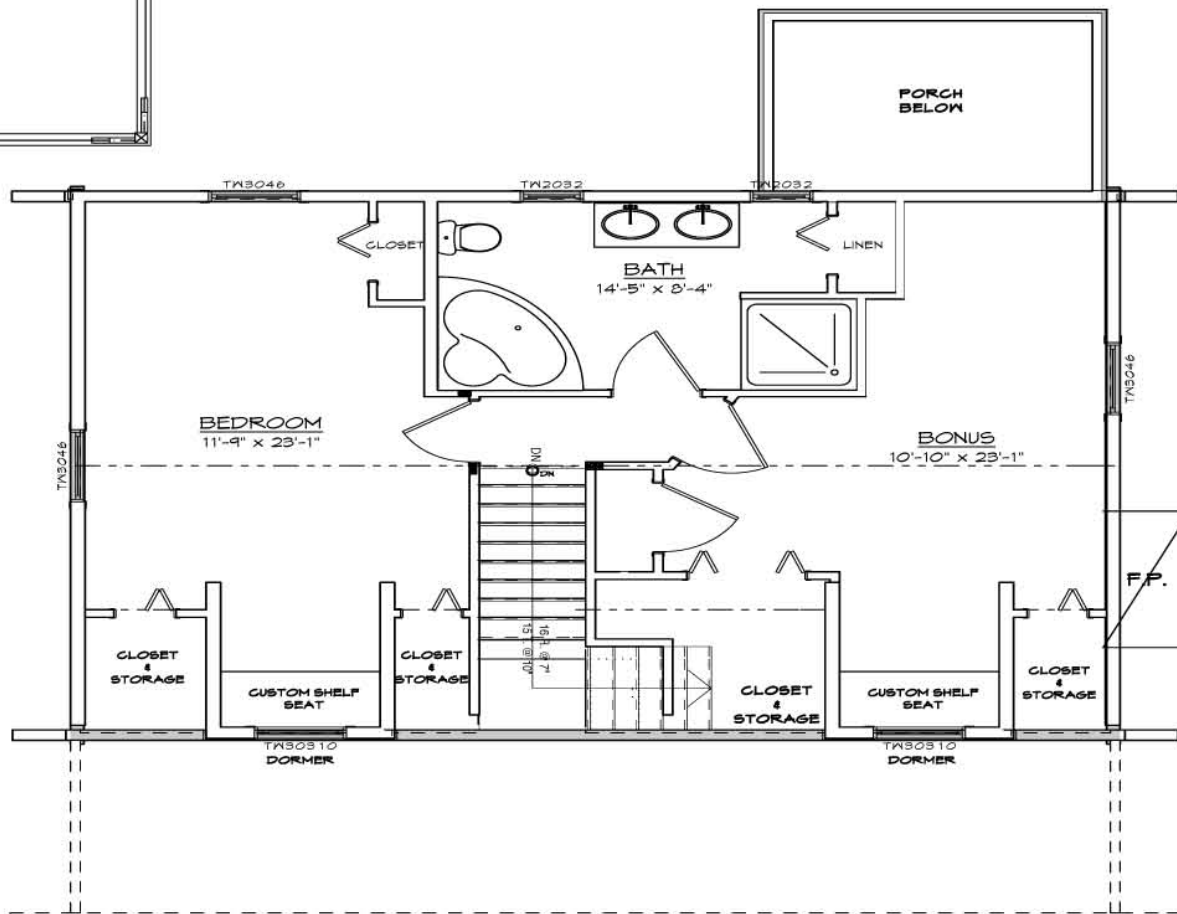

## GREENBRIAR "BLOG CABIN 2007"

**MAIN FLOOR PLAN**

**SECOND FLOOR PLAN**

SQUARE FOOTAGE	
HEATED AREAS:	
FIRST FLOOR.....	864
SECOND FLOOR.....	800
HEATED TOTAL.....	1664
UNHEATED AREAS:	
DECK/PORCH AREA.....	450