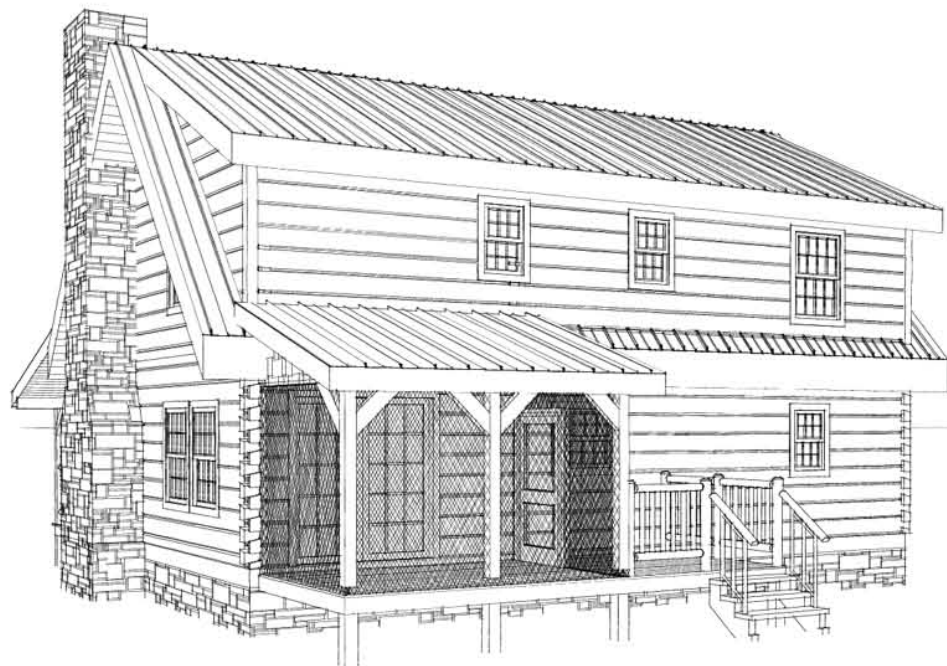

## GREENBRIAR "BLOG CABIN 2007"

**MAIN FLOOR PLAN**

**SECOND FLOOR PLAN**

SQUARE FOOTAGE	
HEATED AREAS:	
FIRST FLOOR.....	864
SECOND FLOOR.....	800
HEATED TOTAL.....	1664
UNHEATED AREAS:	
DECK/PORCH AREA.....	450