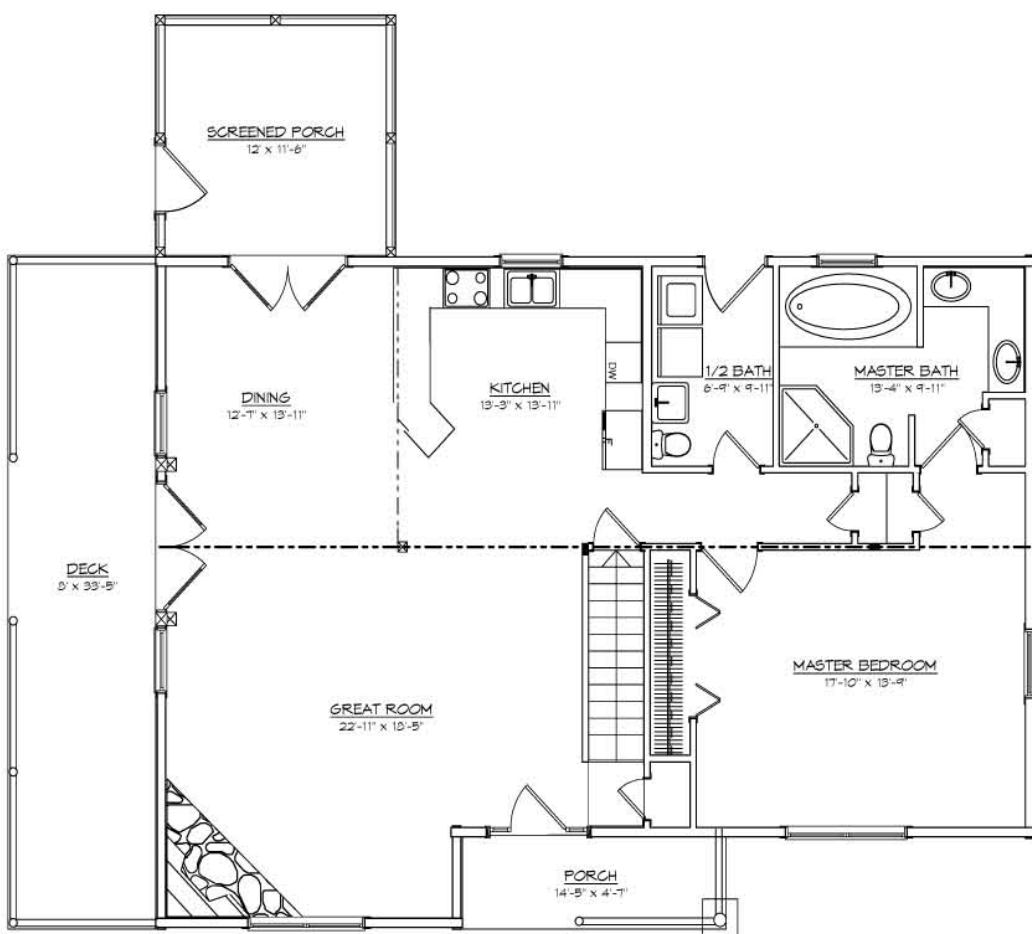

## KINZEL SPRINGS "A"

MAIN FLOOR

SECOND FLOOR

SQUARE FOOTAGE	
HEATED AREAS:	
FIRST FLOOR.....	1432
SECOND FLOOR.....	804
HEATED TOTAL.....	2236
UNHEATED AREAS:	
DECK/PORCH AREA.....	488