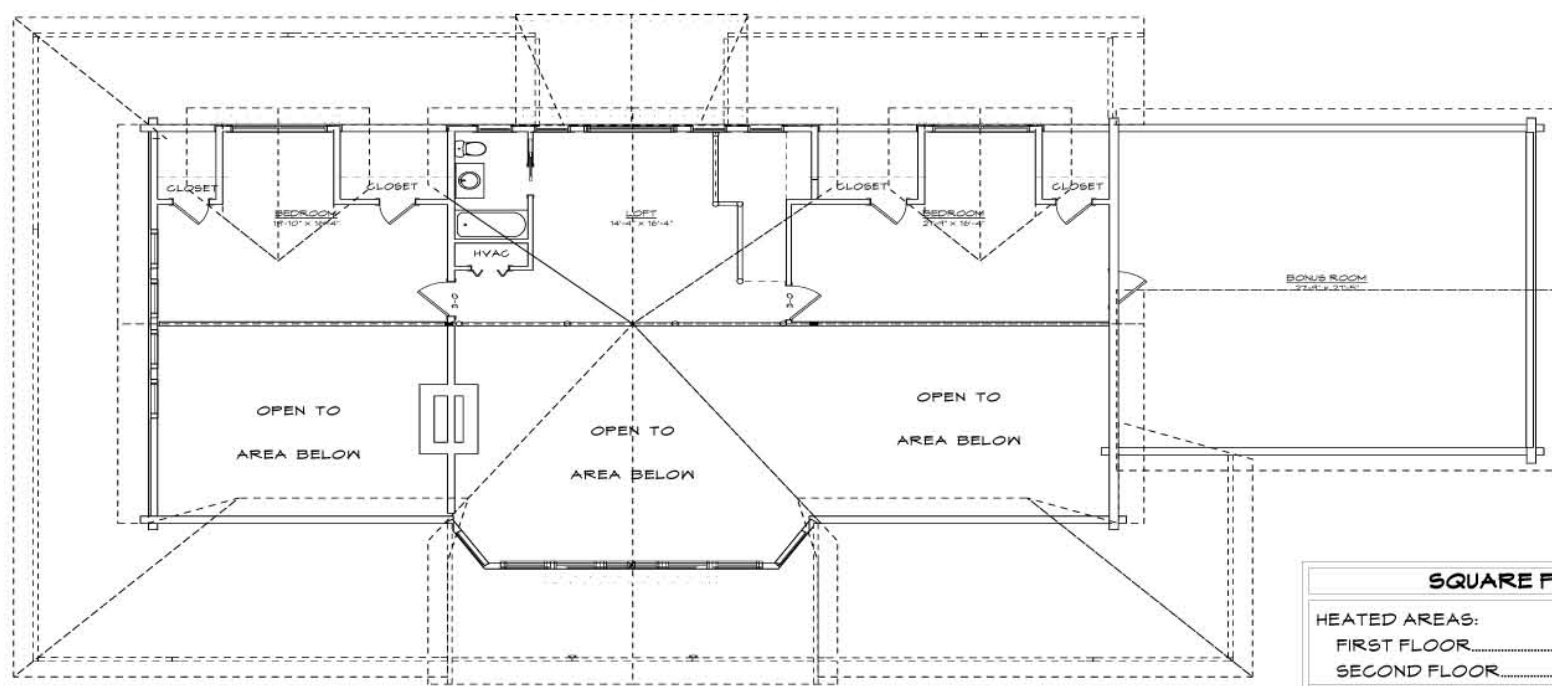

# LECONTE

MAIN FLOOR PLAN

SECOND FLOOR PLAN

SQUARE FOOTAGE	
HEATED AREAS:	
FIRST FLOOR.....	2276
SECOND FLOOR.....	1708
HEATED TOTAL.....	3984
UNHEATED AREAS:	
DECK/PORCH AREA.....	1696