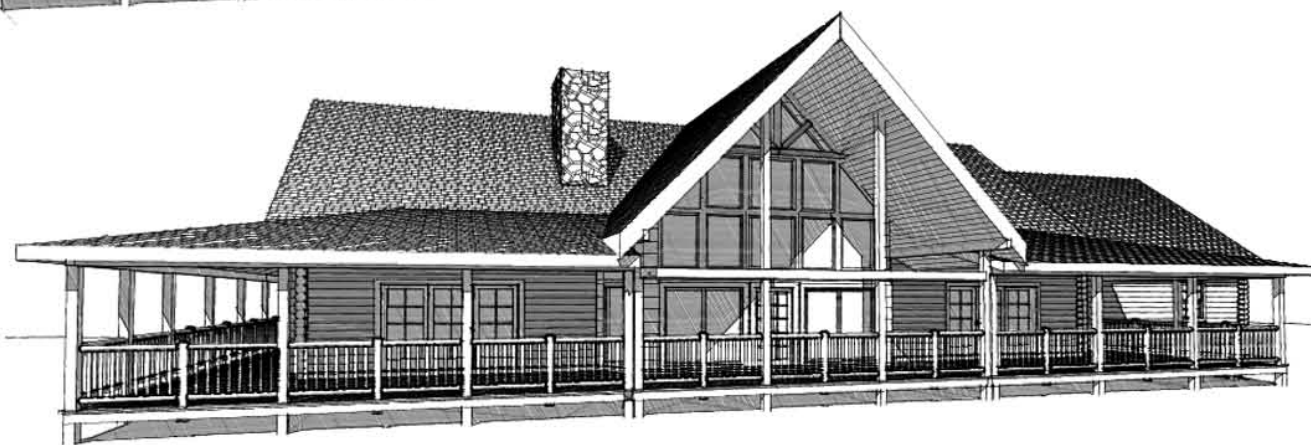

# LECONTE

MAIN FLOOR PLAN

SECOND FLOOR PLAN

SQUARE FOOTAGE	
HEATED AREAS:	
FIRST FLOOR.....	2276
SECOND FLOOR.....	1708
HEATED TOTAL.....	3984
UNHEATED AREAS:	
DECK/PORCH AREA.....	1696