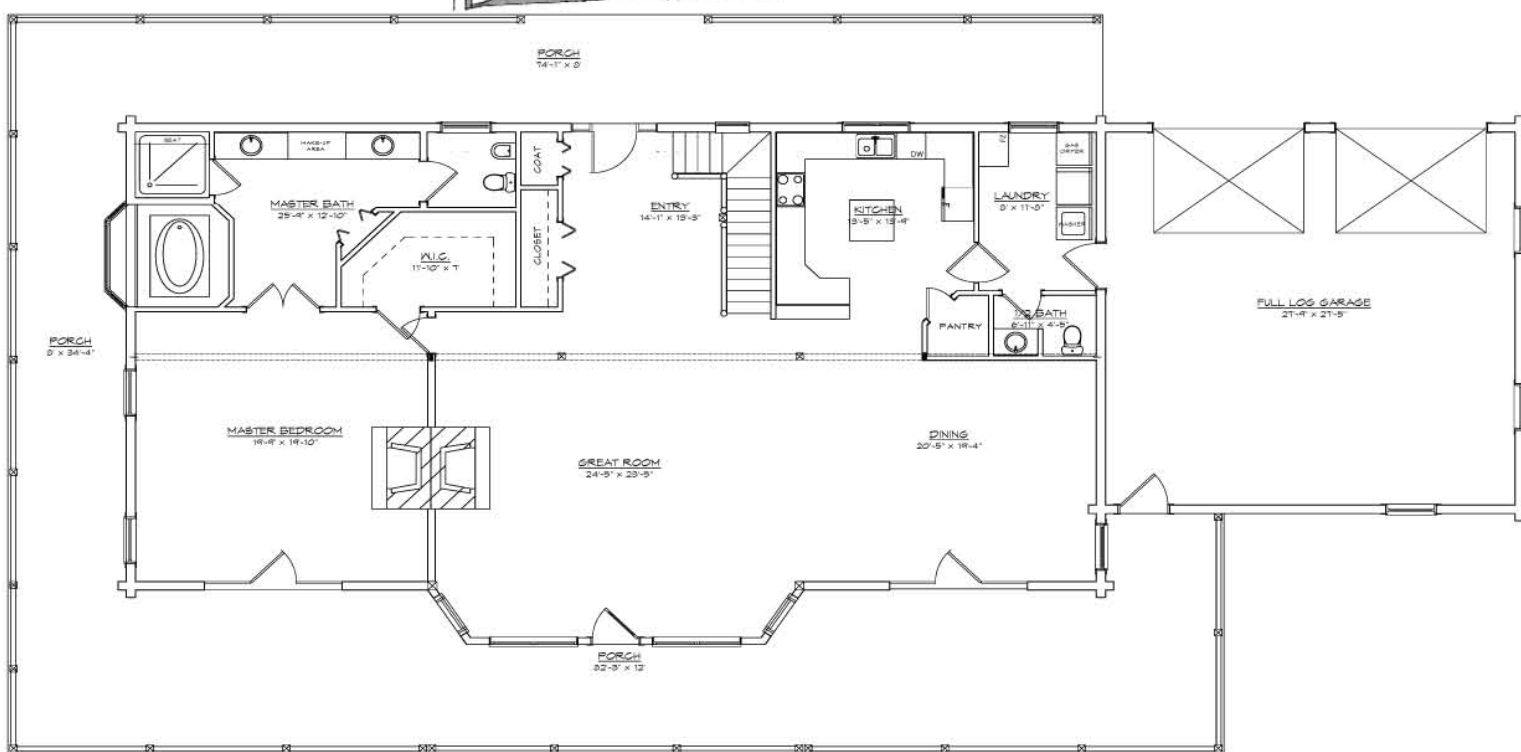

# LECONTE

MAIN FLOOR PLAN

SECOND FLOOR PLAN

SQUARE FOOTAGE	
HEATED AREAS:	
FIRST FLOOR.....	2276
SECOND FLOOR.....	1708
HEATED TOTAL.....	3984
UNHEATED AREAS:	
DECK/PORCH AREA.....	1696