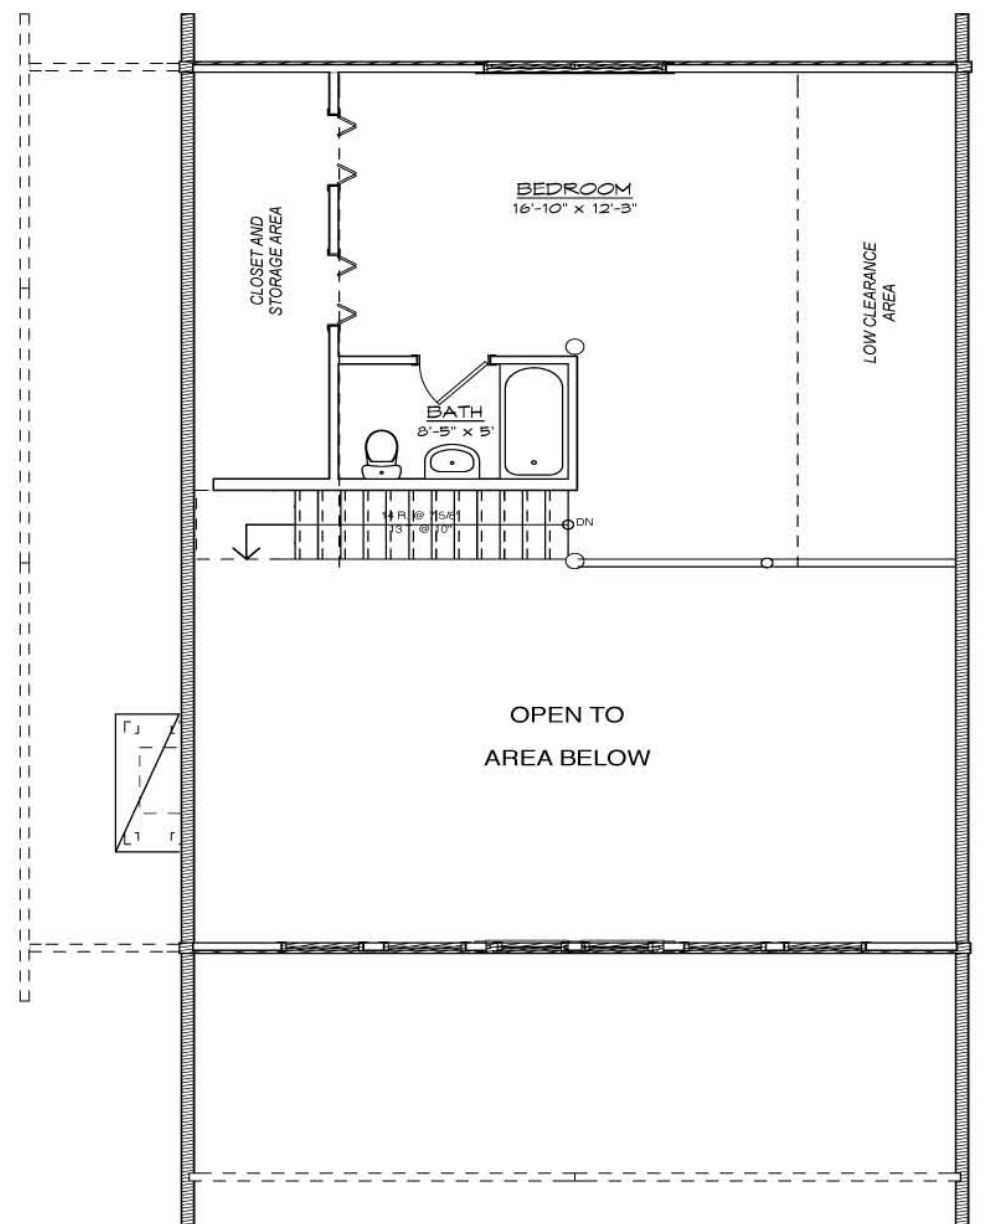

SMOKYVIEW

MAIN FLOOR

SECOND FLOOR

SQUARE FOOTAGE	
HEATED AREAS:	
FIRST FLOOR.....	1108
SECOND FLOOR.....	564
HEATED TOTAL.....	1672
UNHEATED AREAS:	
DECK/PORCH AREA.....	584