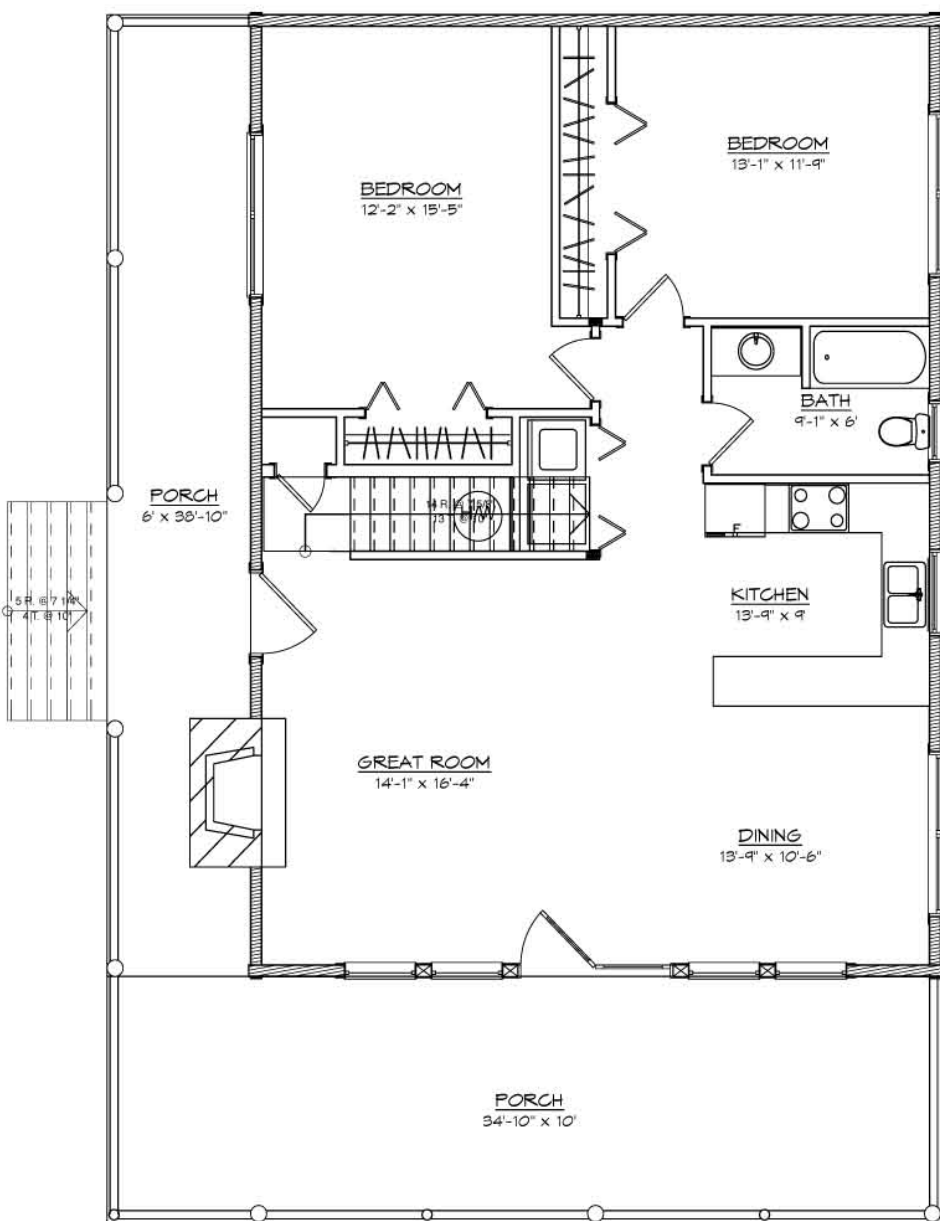

SMOKYVIEW

MAIN FLOOR

SECOND FLOOR

SQUARE FOOTAGE	
HEATED AREAS:	
FIRST FLOOR.....	1108
SECOND FLOOR.....	564
HEATED TOTAL.....	1672
UNHEATED AREAS:	
DECK/PORCH AREA.....	584