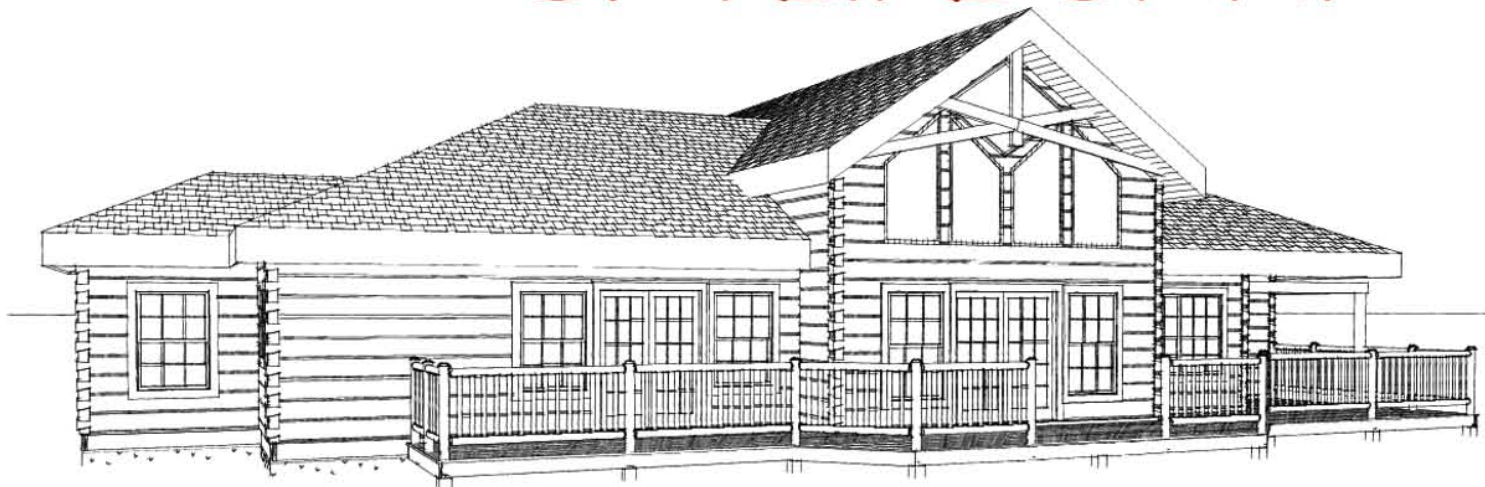

SKYLINE CAMP

MAIN FLOOR PLAN

SQUARE FOOTAGE	
HEATED AREAS:	
FIRST FLOOR.....	2289
HEATED TOTAL.....	2289
UNHEATED AREAS:	
DECK/PORCH AREA.....	740