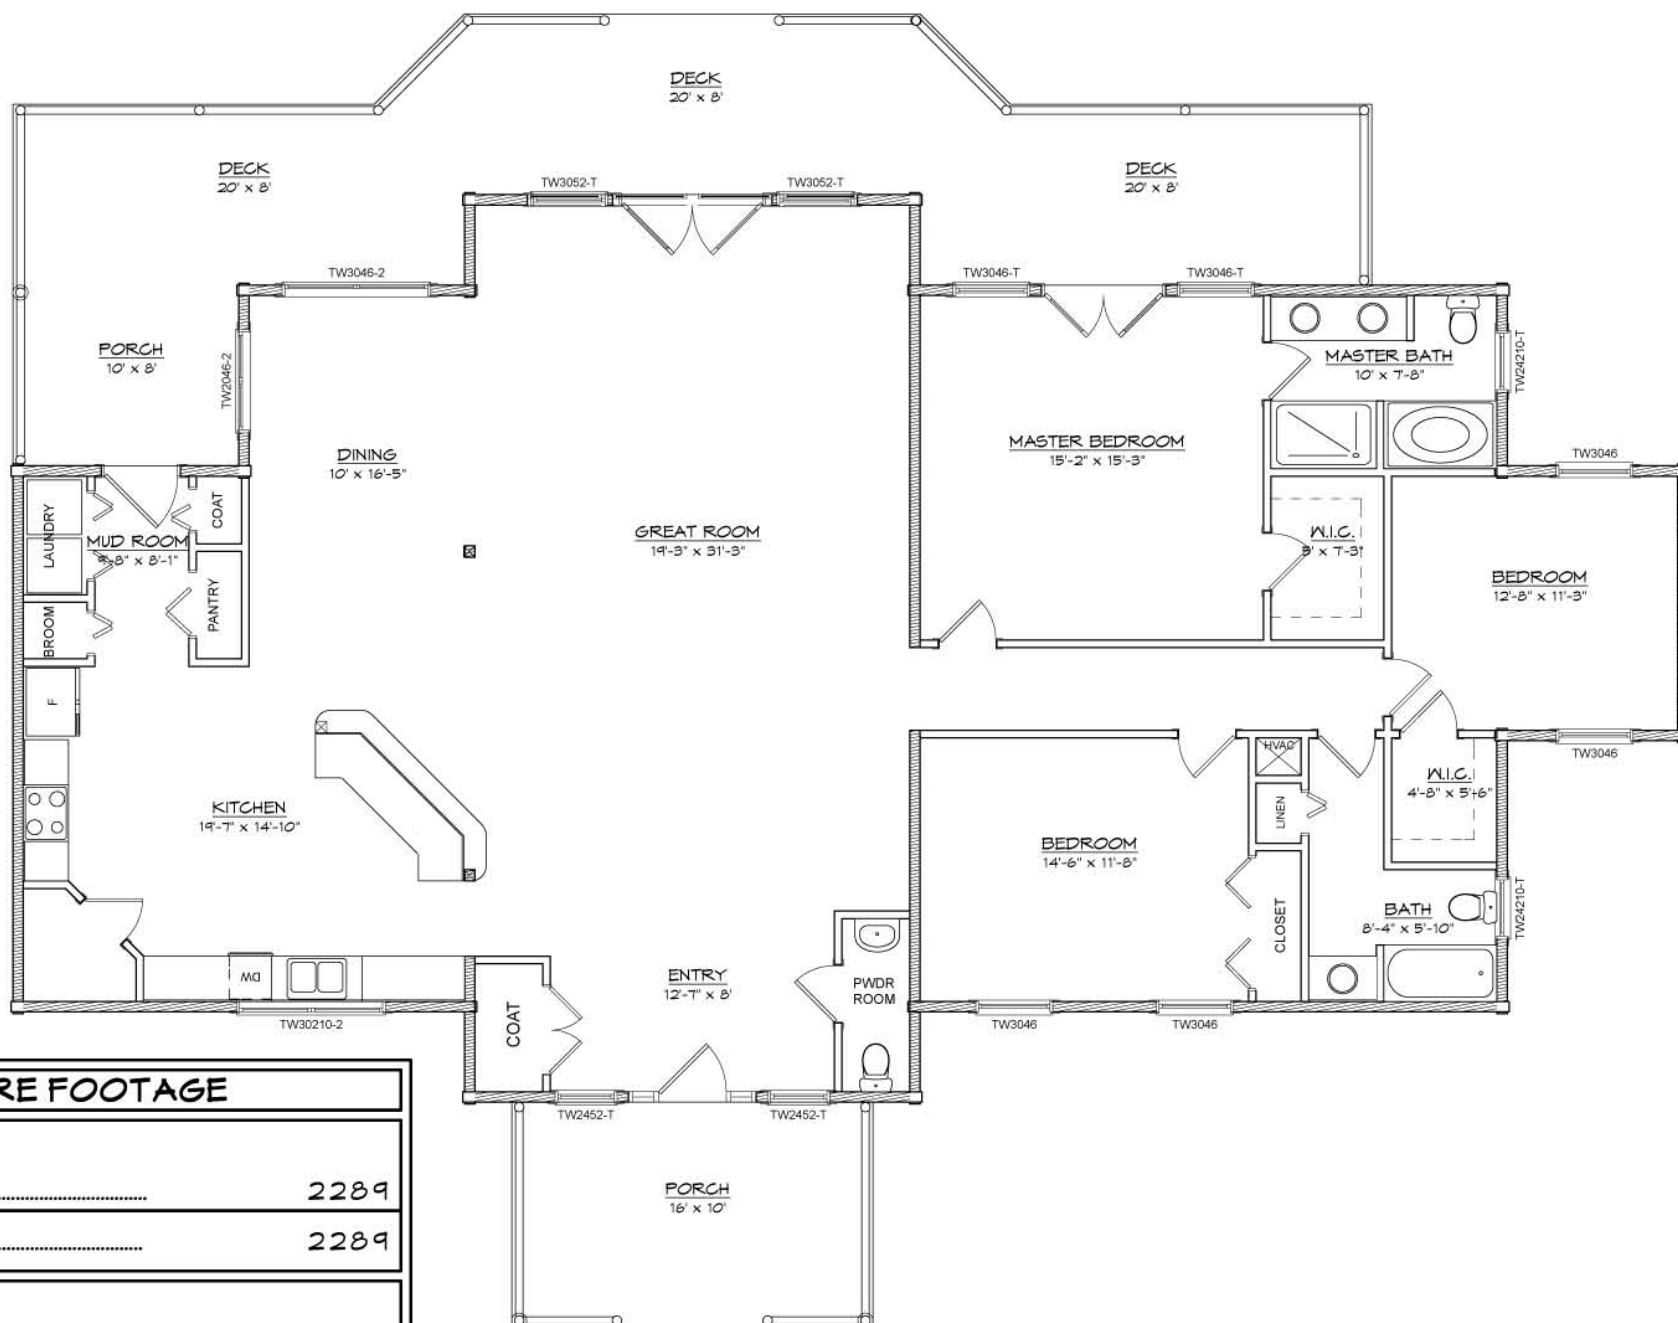

SKYLINE CAMP

MAIN FLOOR PLAN

SQUARE FOOTAGE	
HEATED AREAS:	
FIRST FLOOR.....	2289
HEATED TOTAL.....	2289
UNHEATED AREAS:	
DECK/PORCH AREA.....	740