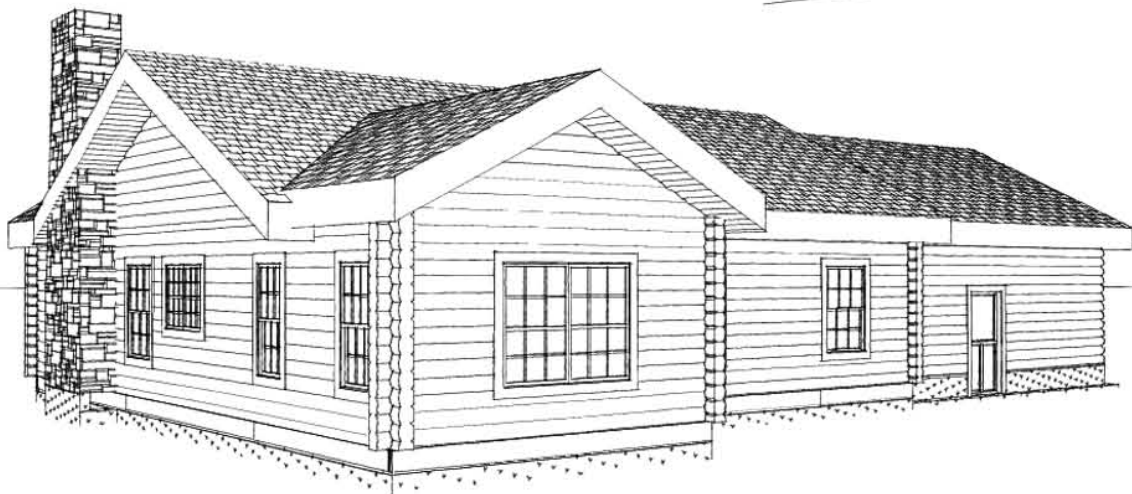

SPENCE FIELD

SQUARE FOOTAGE	
HEATED AREAS:	
FIRST FLOOR.....	1408
HEATED TOTAL.....	1408
UNHEATED AREAS:	
DECK/PORCH AREA.....	160