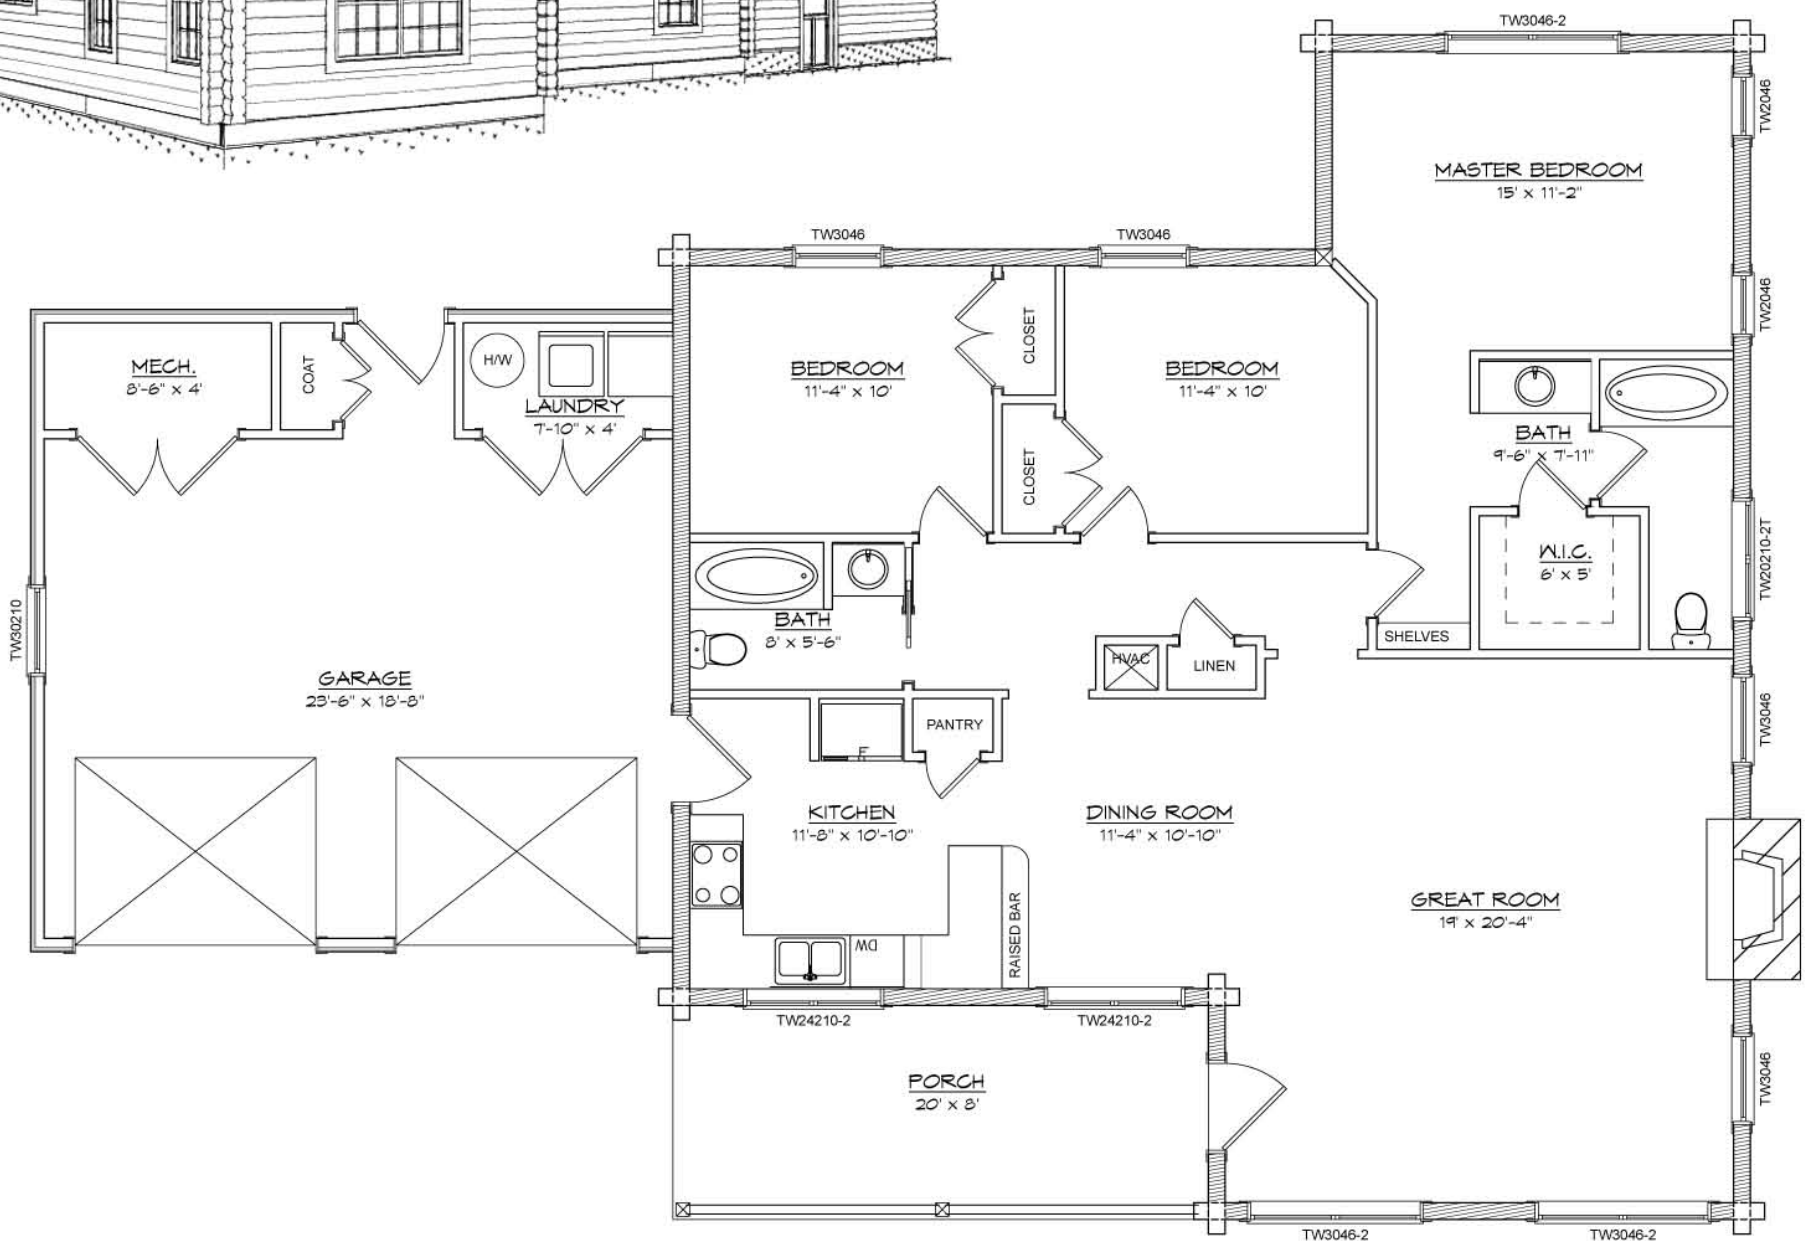

SPENCE FIELD

SQUARE FOOTAGE	
HEATED AREAS:	
FIRST FLOOR.....	1408
HEATED TOTAL.....	1408
UNHEATED AREAS:	
DECK/PORCH AREA.....	160