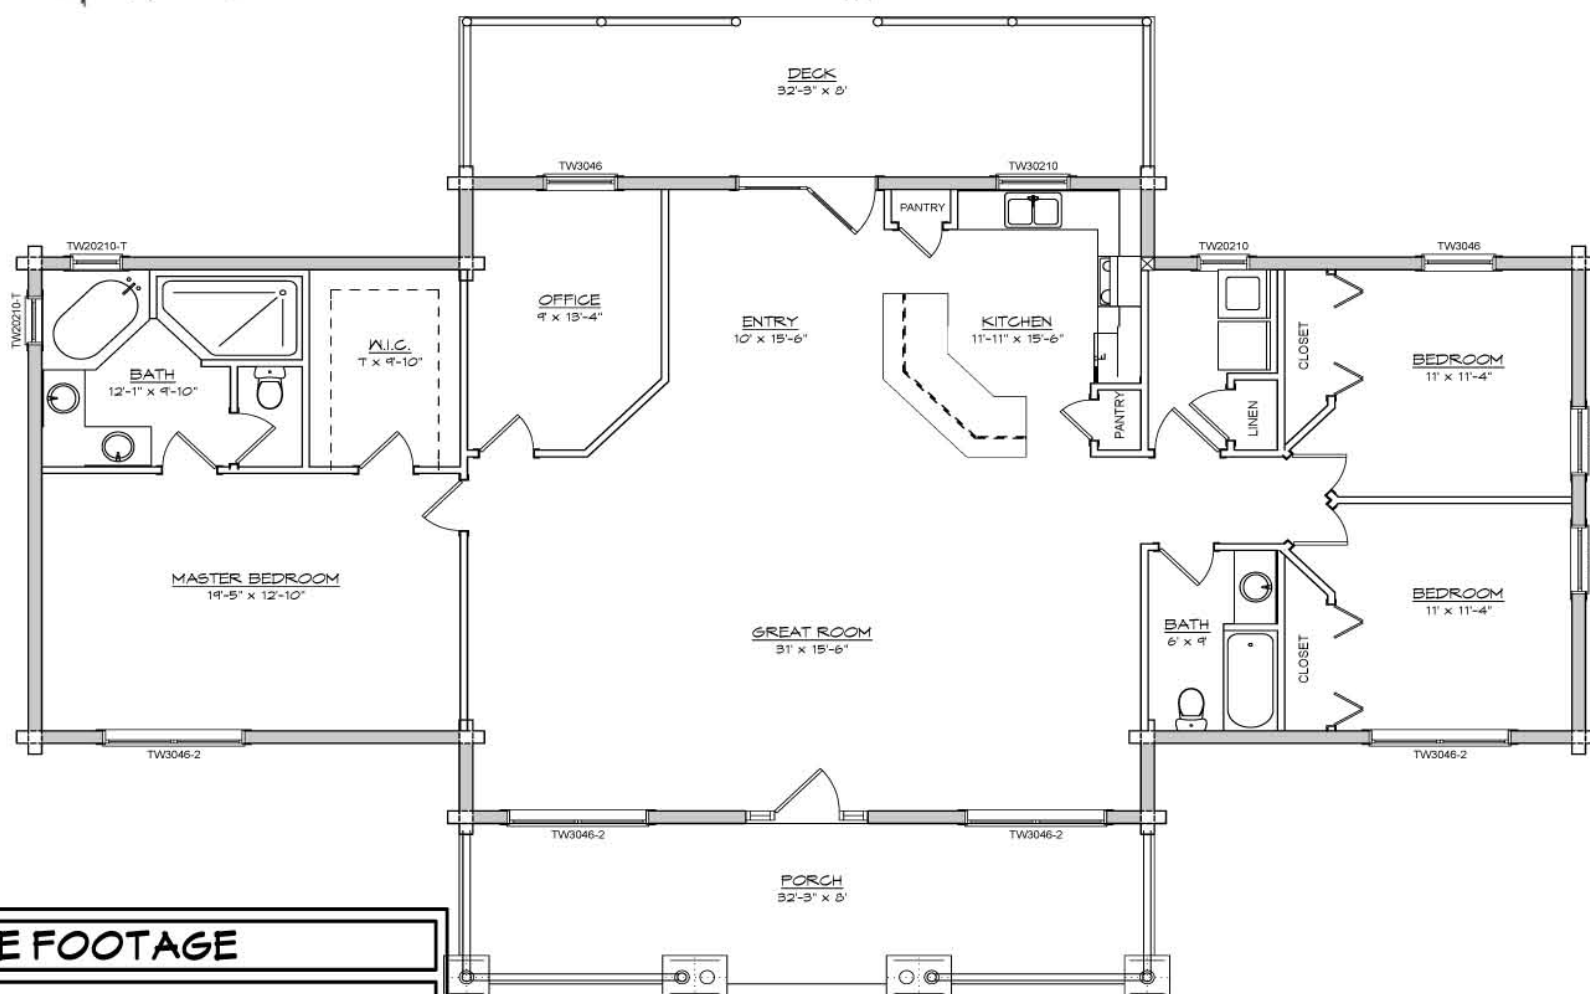

# TELLICO

MAIN FLOOR PLAN

SQUARE FOOTAGE	
HEATED AREAS:	
FIRST FLOOR.....	1984
HEATED TOTAL.....	1984
UNHEATED AREAS:	
DECK/PORCH AREA.....	516