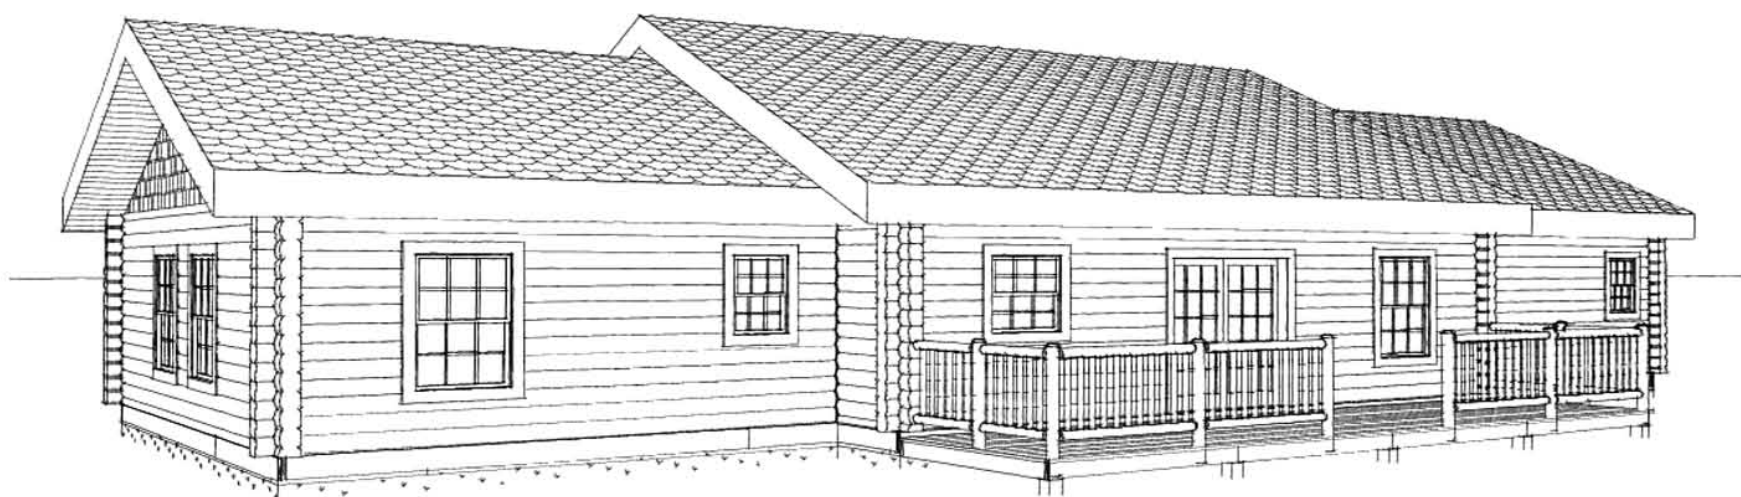

# TELLICO

MAIN FLOOR PLAN

SQUARE FOOTAGE	
HEATED AREAS:	
FIRST FLOOR.....	1984
HEATED TOTAL.....	1984
UNHEATED AREAS:	
DECK/PORCH AREA.....	516