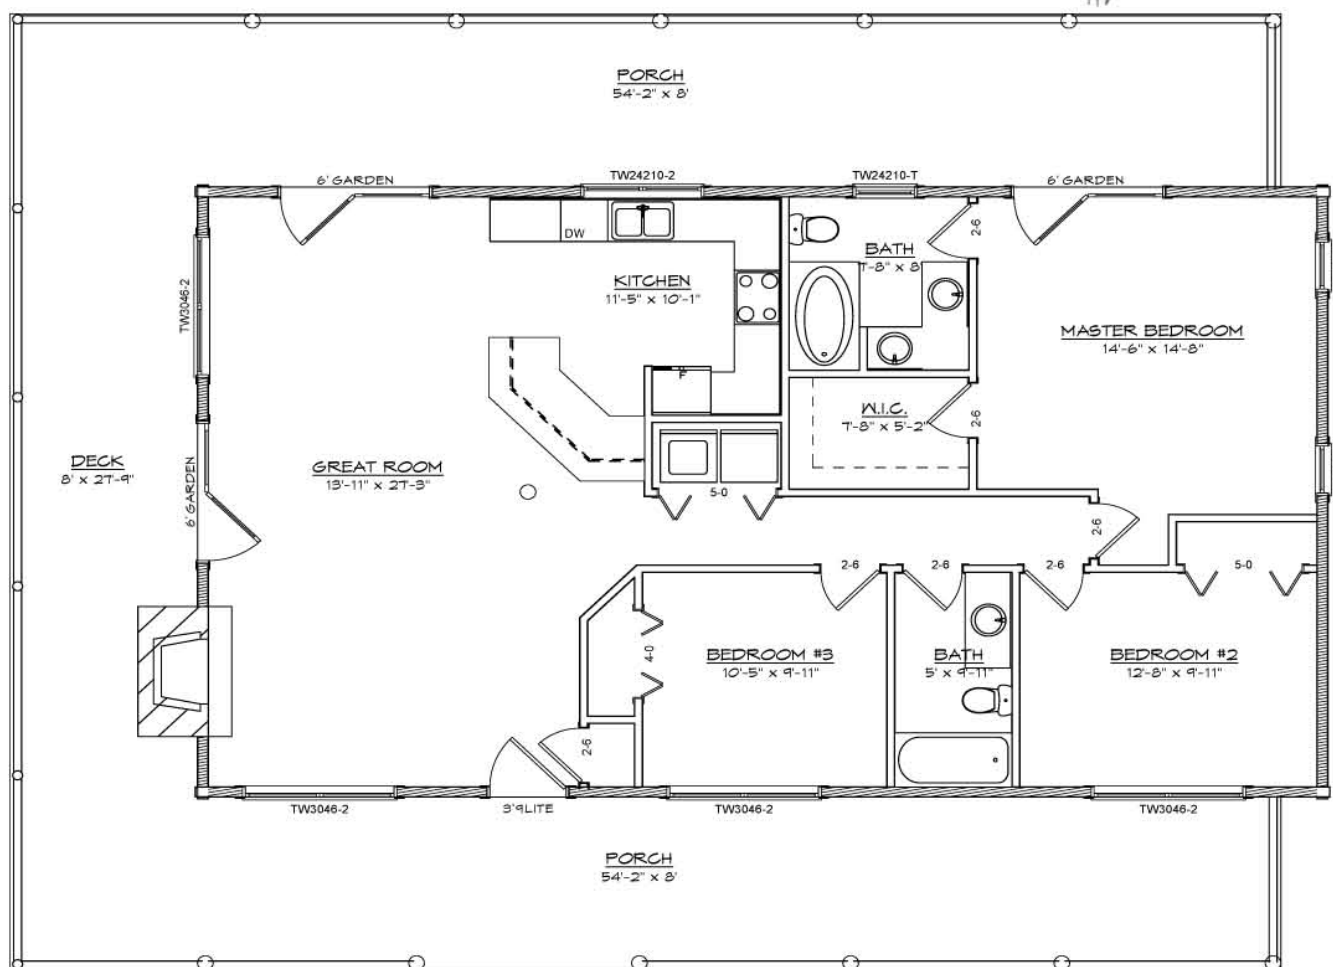

## TRANQUILITY

MAIN FLOOR PLAN

SQUARE FOOTAGE	
HEATED AREAS:	
FIRST FLOOR.....	1344
HEATED TOTAL.....	1344
UNHEATED AREAS:	
DECK/PORCH AREA.....	1092
CRAWL SPACE.....	1344