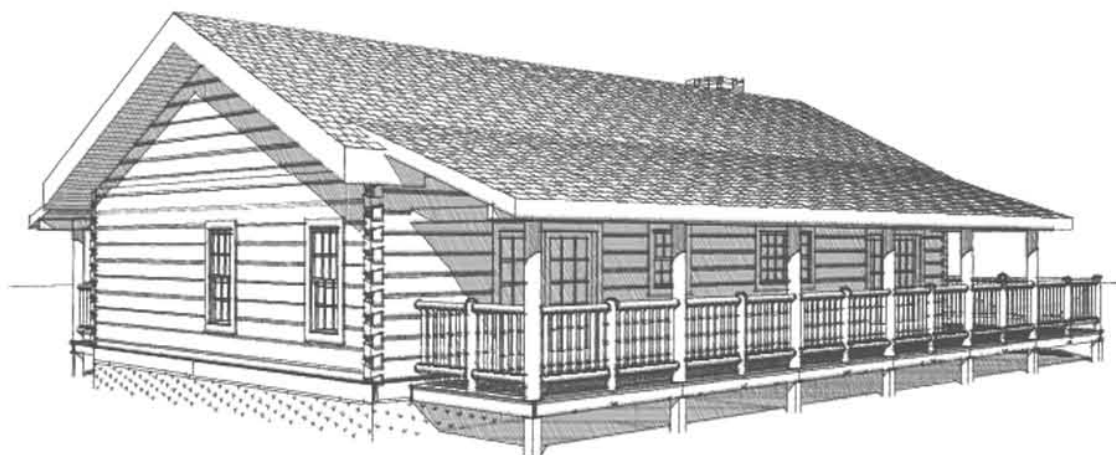

## TRANQUILITY

MAIN FLOOR PLAN

SQUARE FOOTAGE	
HEATED AREAS:	
FIRST FLOOR.....	1344
HEATED TOTAL.....	1344
UNHEATED AREAS:	
DECK/PORCH AREA.....	1092
CRAWL SPACE.....	1344