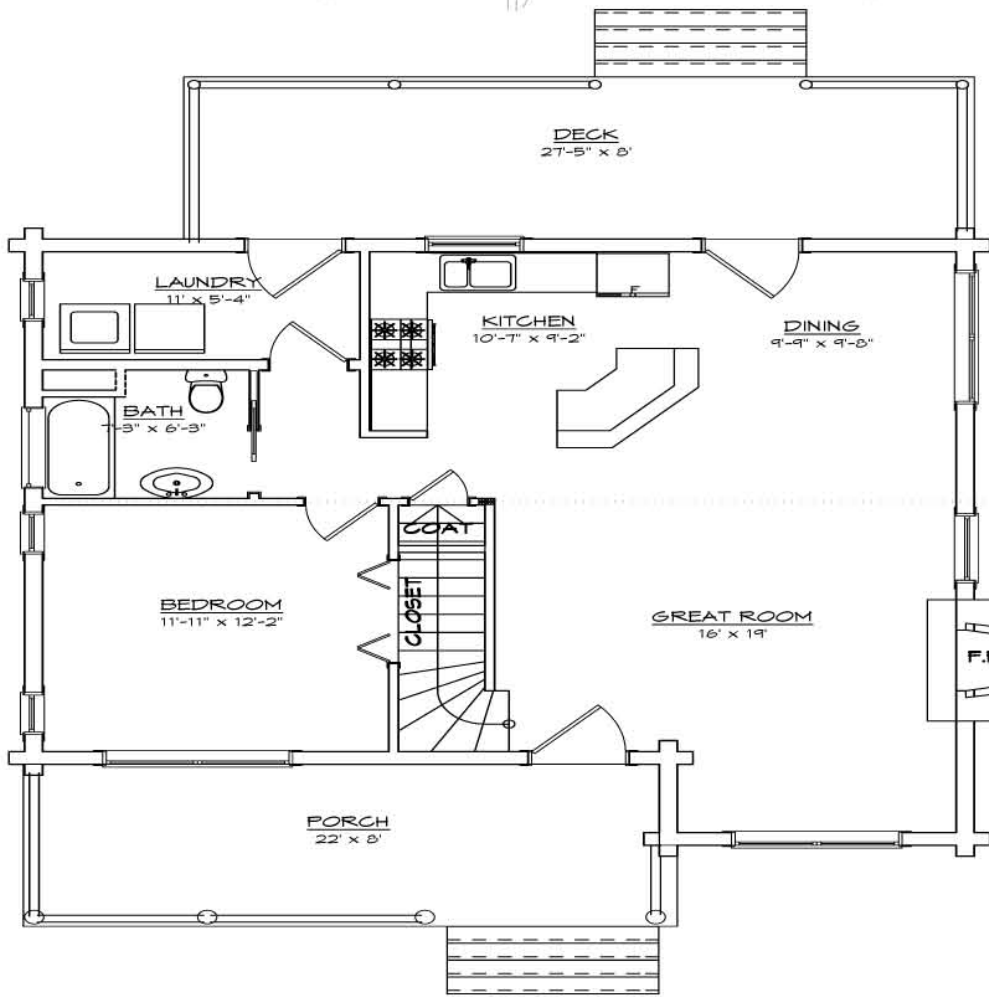

THE "TRILLIUM"

MAIN FLOOR

SECOND FLOOR

SQUARE FOOTAGE	
HEATED AREAS:	
FIRST FLOOR.....	932
SECOND FLOOR.....	568
HEATED TOTAL.....	1500
UNHEATED AREAS:	
DECK/PORCH AREA.....	286