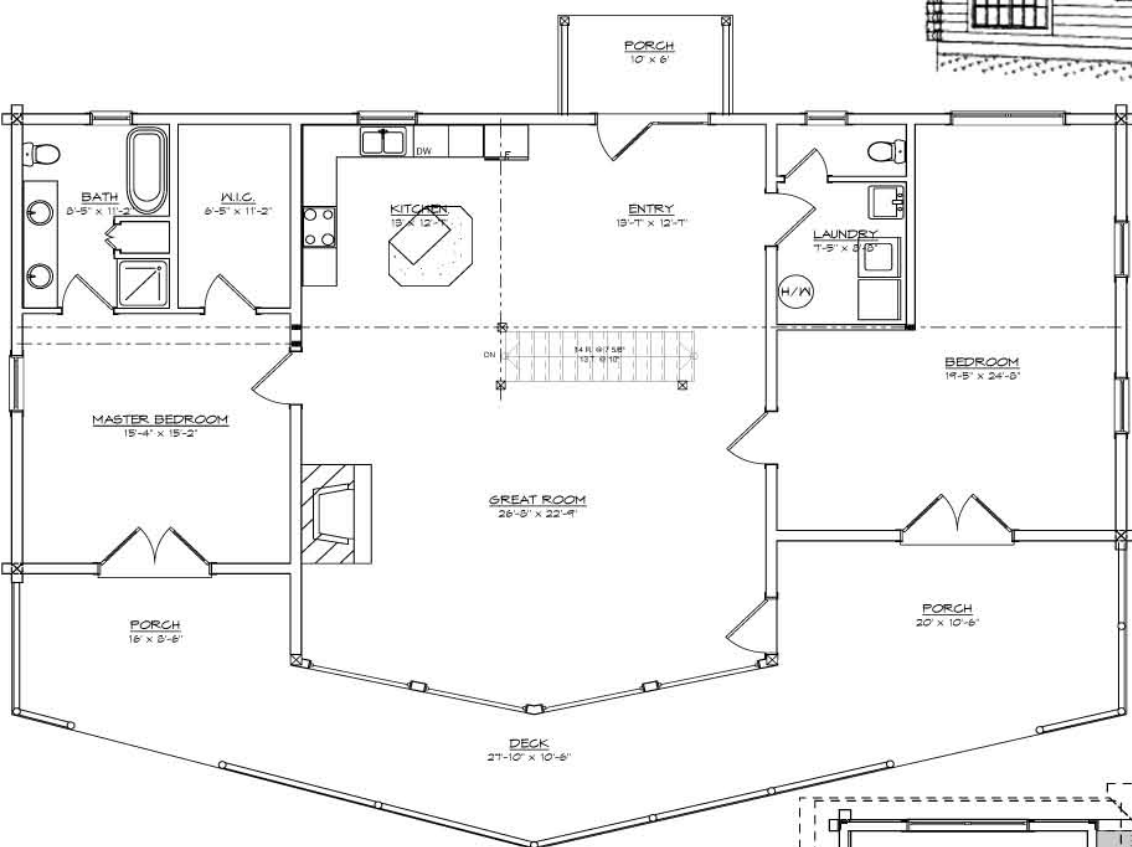

TUCKALEECHEE

MAIN FLOOR PLAN

SECOND FLOOR PLAN

SQUARE FOOTAGE	
HEATED AREAS:	
FIRST FLOOR.....	1917
SECOND FLOOR.....	1310
HEATED TOTAL.....	3227
UNHEATED AREAS:	
DECK/PORCH AREA.....	1403