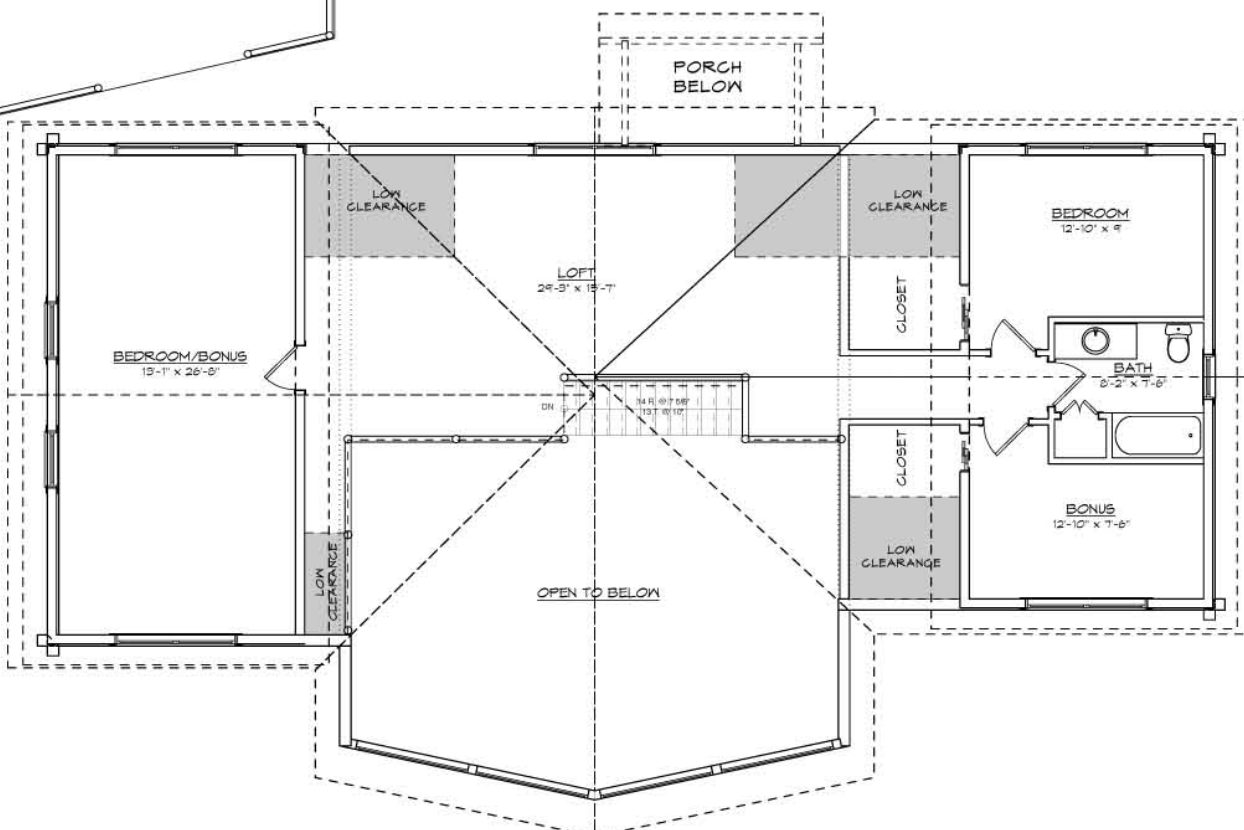

TUCKALEECHEE

MAIN FLOOR PLAN

SECOND FLOOR PLAN

SQUARE FOOTAGE	
HEATED AREAS:	
FIRST FLOOR.....	1917
SECOND FLOOR.....	1310
HEATED TOTAL.....	3227
UNHEATED AREAS:	
DECK/PORCH AREA.....	1403